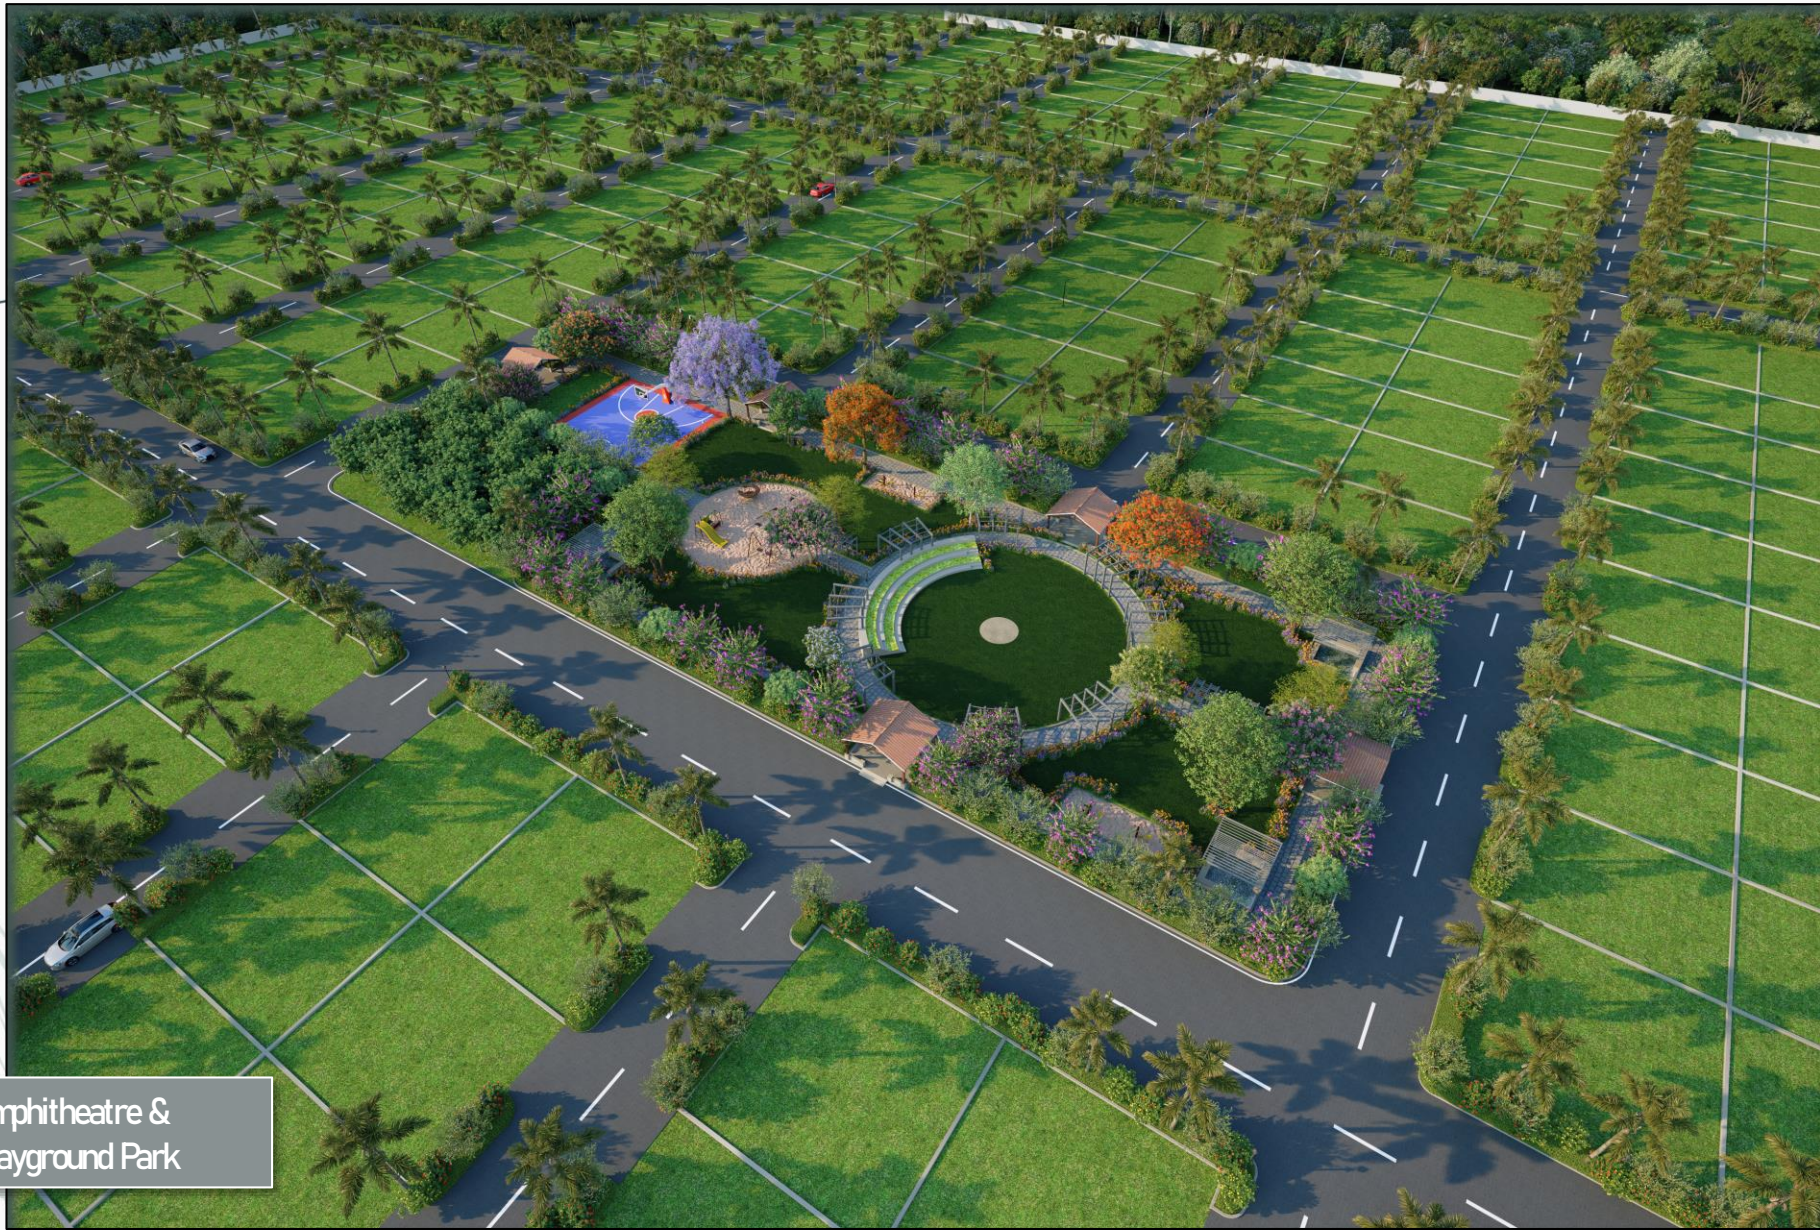

Amenities 1 Building
View 2

Amenities 2 Building

VASAVI - ARCHANA

**WHITE
LOTUS**

LUXURY VILLA PLOTS

@ KETHIREDDIPALLE, NH 44

Exterior Landscape Views

Amphiatre &
Playground Park

Playground

Basketball Court

Meditation Garden

Meditation Garden

Grid Plantation -1

Grid Plantation -2

Aerial View

VASAVI - ARCHANA

**WHITE
LOTUS**

LUXURY VILLA PLOTS

@ KETHIREDDIPALLE, NH 44

AMENITIES INTERIOR VIEWS

Amenities - Reception

Multipurpose Hall

Guest Bedroom

Indoor Games Center